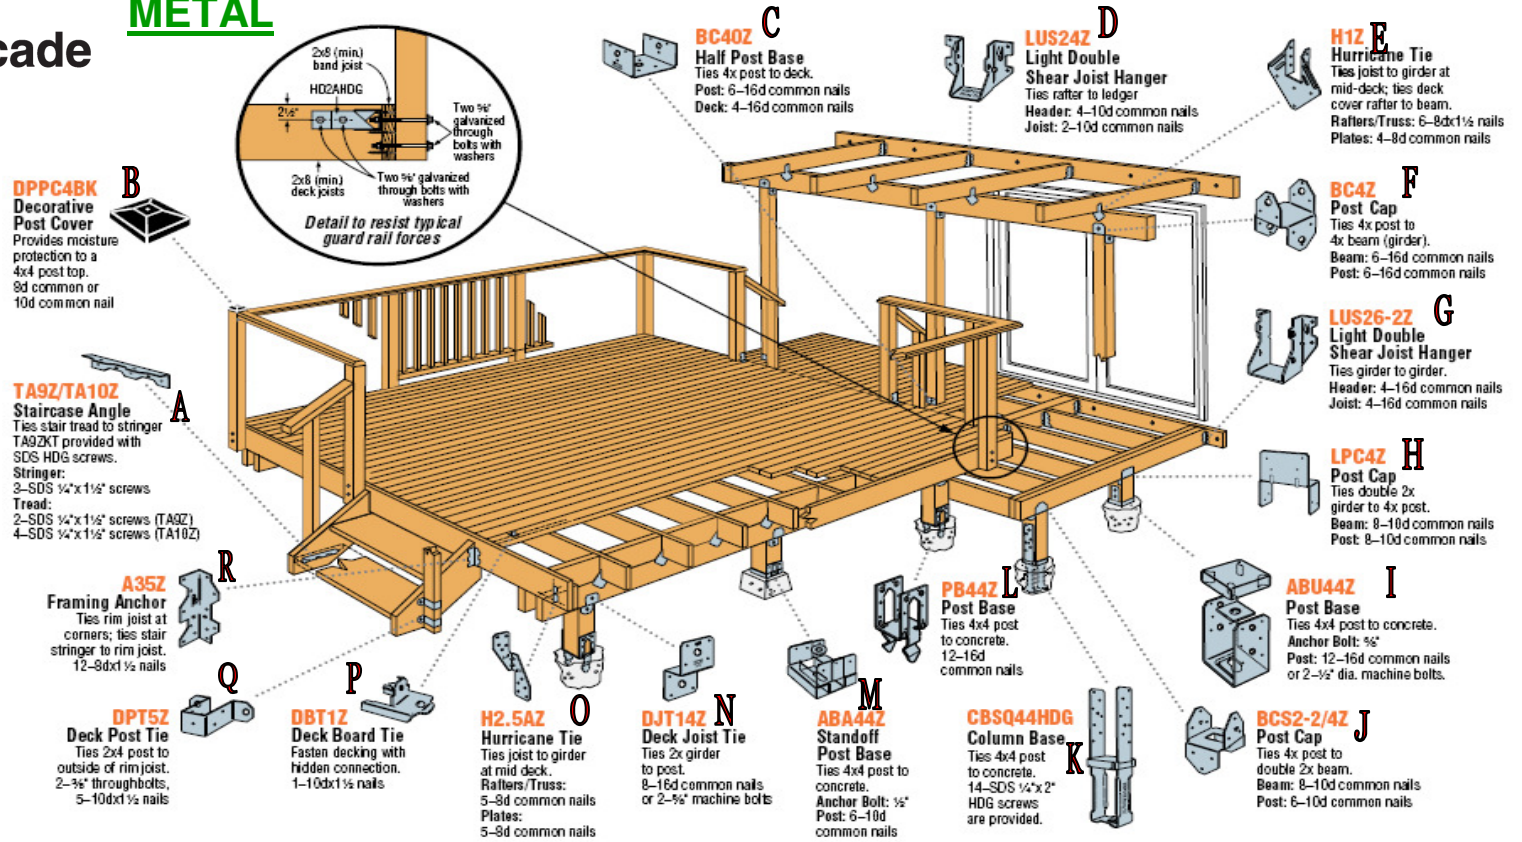

Boise Cascade
1-800-541-0529

SIMPSON
Strong-Tie

METAL

BOISE SKU'S	CORRESPONDING LETTER	PRODUCT DESCRIPTION
5609130/5609133	A	TA9Z/TA10Z
SPECIAL ORDER	B	DPPC4BK
5600570	C	BC40Z
5605380	D	LUS24Z
5603228	E	H1Z
5600580	F	B4Z
5605400	G	LUS26-2Z
5605028	H	LPC4Z
SPECIAL ORDER	I	ABU44Z
SPECIAL ORDER	J	BCS2-2/4Z

BOISE SKU'S	CORRESPONDING LETTER	PRODUCT DESCRIPTION
SPECIAL ORDER	K	CBSQ44HDG
5607138	L	PB44Z
5600520	M	ABA44Z
5601086	N	DJT14Z
5603238	O	H2.54Z
5601084	P	DBT5Z
5601088	Q	DPT5Z
5600510	R	A35Z