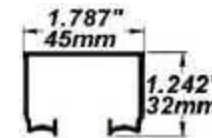

**Boise Cascade**

1-800-541-0529

METAL

SKU 7712007

**1500 POCKET DOOR FRAMES**

SINGLE POCKET DOOR

CONVERGING POCKET DOORS

INSTALLED FRAME

TRACK SIZE

**MAX DOOR SIZE: 60" x 108" x 1-3/4", (5'- 0" x 9'- 0")  
MAX DOOR WEIGHT: 200lbs. EACH  
FINISHED WALL THICKNESS: 4-9/16"**