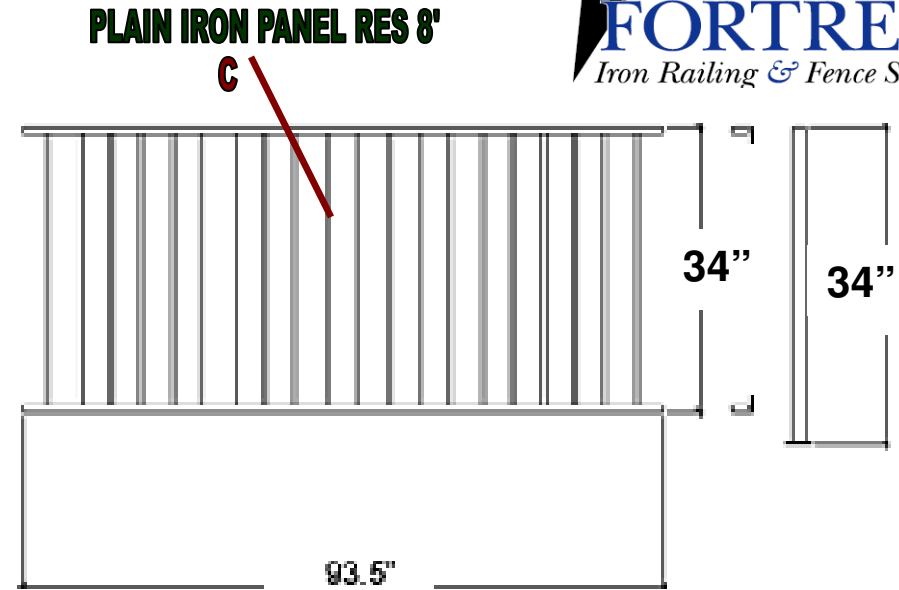

Boise Cascade
1-800-541-0529

BOISE SKUS	CORROSPONDING LETTER	DISCRIPTION
8517048	A	RAKE ADJ PANEL 34" BLACK
8517050	A	RAKE ADJ PANEL 34" ANTQ BRONZE
8517052	A	RAKE ADJ PANEL 34" BROWN RUST
8522008	D	IRON POST 37-1/2" BLACK
8522010	D	IRON POST 37-1/2" ANTQ BRONZE
8522012	D	IRON POST 37-1/2" BROWN RUST
8522020	D	IRON POST 43" BLACK
8522022	D	IRON POST 43" ANTQ BRONZE
8522024	D	IRON POST 43" BROWN RUST

BOISE SKUS	CORROSPONDING LETTER	DISCRIPTION
8517006	C	PLAIN IRON PANEL 8' BLACK
8517008	C	PLAIN IRON PANEL 8' ANTQ BRONZE
8517010	C	PLAIN IRON PANEL 8' BROWN RUST
8522078	B	HD BRACKET 4PK

For one 8' section you need the following:

1 ea D (37.5" or 43")

1 ea C

1 ea D

Also see bracket options on next page

B 23