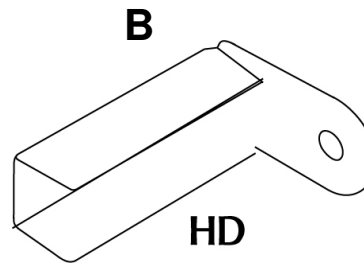

BOISE SKUS	CORROSPONDING LETTER	DISCRIPTION
8517006	C	PLAIN IRON PANEL 8' BLACK
8517008	C	PLAIN IRON PANEL 8' ANTQ BRONZE
8517010	C	PLAIN IRON PANEL 8' BROWN RUST
8522078	B	HD BRACKET 4PK

For one 8' section you need the following:

1 ea D (37.5" or 43")

1 ea C

1 ea D

Also see bracket options on next page

B 23

Boise Cascade

BRACKETS

Wood Top Cap (93.5") - simple and easy way to install a wood or composite top cap on a prefabricated metal deck panel

Heavy Duty Bracket - HD
Easily mounted into the top & bottom rails for a secure mounting system on any surface

Mounting Bracket - AL
Easily inserted into top & bottom rails to provide easy 1 bolt mounting system for any surface and allows up and down adjustability