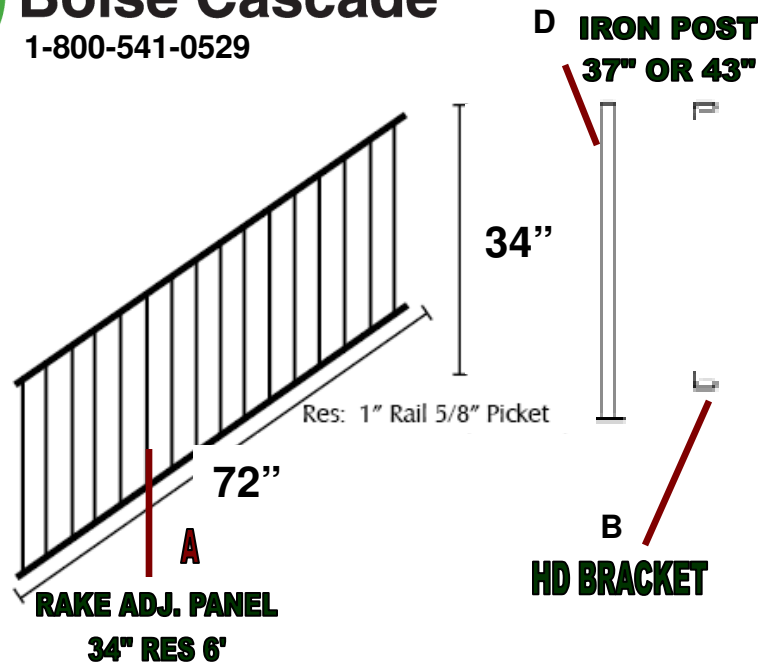

Boise Cascade
1-800-541-0529

Trex
How outdoor living should feel.

BOISE SKUS	LETTER	DISCRIPTION
5451591	A	SADDLE POST SKIRT
5452698	A	WINCHESTER GREY POST SKIRT
5453531	A	MADEIRA POST SKIRT
5454508	A	WOODLAND BROWN POST SKIRT
5451547	F	SADDLE TREX 4X4 POST
5452665	F	WINCHESTER GREY 4X4 POST
5453498	F	MADEIRA TREX 4X4 POST
5454475	F	WOODLAND BROWN 4X4 POST
5451580	E	SADDLE TREX POST CAP
5452687	E	WINCHESTER GREY POST CAP
5453520	E	MADEIRA TREX POST CAP
5454497	E	WOODLAND BROWN POST CAP
8517006	C	PLAIN IRON PANEL (BLACK)
8517008	C	PLAIN IRON PANEL (ANTQ BRONZE)
8517010	C	PLAIN IRON PANEL (BROWN RUST)
8522090	D	SM BRACKET
8522078	B	HD BRACKET
8517048	G	RAKE ADJ PANEL 34" (BLACK)
8517050	G	RAKE ADJ PANEL 34" (ANTQ BRONZE)
8517052	G	RAKE ADJ PANEL 34" (BROWN RUST)
8522084	C	AL BRACKET

Boise Cascade
1-800-541-0529

BOISE SKUS	CORROSPONDING LETTER	DISCRIPTION
8517048	A	RAKE ADJ PANEL 34" BLACK
8517050	A	RAKE ADJ PANEL 34" ANTQ BRONZE
8517052	A	RAKE ADJ PANEL 34" BROWN RUST
8522008	D	IRON POST 37-1/2" BLACK
8522010	D	IRON POST 37-1/2" ANTQ BRONZE
8522012	D	IRON POST 37-1/2" BROWN RUST
8522020	D	IRON POST 43" BLACK
8522022	D	IRON POST 43" ANTQ BRONZE
8522024	D	IRON POST 43" BROWN RUST

BOISE SKUS	CORROSPONDING LETTER	DISCRIPTION
8517006	C	PLAIN IRON PANEL 8' BLACK
8517008	C	PLAIN IRON PANEL 8' ANTQ BRONZE
8517010	C	PLAIN IRON PANEL 8' BROWN RUST
8522078	B	HD BRACKET 4PK

For one 8' section you need the following:

1 ea D (37.5" or 43")

1 ea C

1 ea D

Also see bracket options on next page

B 23

Boise Cascade

BRACKETS

Wood Top Cap (93.5") - simple and easy way to install a wood or composite top cap on a prefabricated metal deck panel