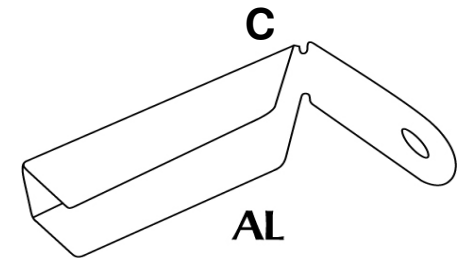

BOISE SKUS	CORROSPONDING LETTER	DISCRIPTION
8517006	C	PLAIN IRON PANEL 8' BLACK
8517008	C	PLAIN IRON PANEL 8' ANTQ BRONZE
8517010	C	PLAIN IRON PANEL 8' BROWN RUST
8522078	B	HD BRACKET 4PK

For one 8' section you need the following:

1 ea D (37.5" or 43")

1 ea C

1 ea D

Also see bracket options on next page

B 23

Boise Cascade

BRACKETS

Wood Top Cap (93.5") - simple and easy way to install a wood or composite top cap on a prefabricated metal deck panel

Heavy Duty Bracket - HD
Easily mounted into the top & bottom rails for a secure mounting system on any surface

Mounting Bracket - AL
Easily inserted into top & bottom rails to provide easy 1 bolt mounting system for any surface and allows up and down adjustability