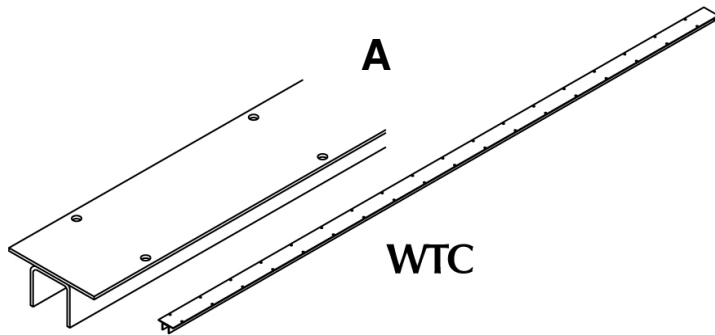

BOISE SKUS	CORROSPONDING LETTER	DISCRIPTION
8517006	C	PLAIN IRON PANEL 8' BLACK
8517008	C	PLAIN IRON PANEL 8' ANTQ BRONZE
8517010	C	PLAIN IRON PANEL 8' BROWN RUST
8522078	B	HD BRACKET 4PK

For one 8' section you need the following:

1 ea D (37.5" or 43")

1 ea C

1 ea D

Also see bracket options on next page

B 23

Boise Cascade

BRACKETS

Wood Top Cap (93.5") - simple and easy way to install a wood or composite top cap on a prefabricated metal deck panel

Heavy Duty Bracket - HD
Easily mounted into the top & bottom rails for a secure mounting system on any surface

Mounting Bracket - AL
Easily inserted into top & bottom rails to provide easy 1 bolt mounting system for any surface and allows up and down adjustability