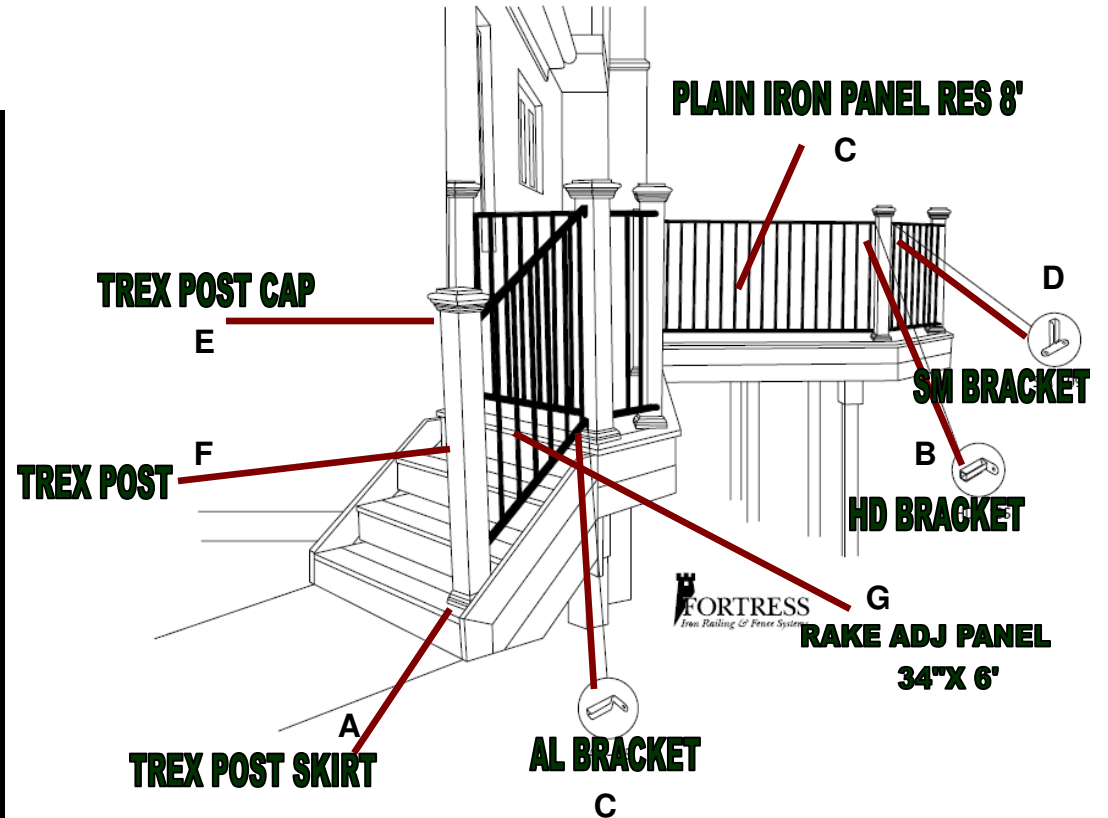

Boise Cascade
1-800-541-0529

Trex
How outdoor living should feel.

BOISE SKUS	LETTER	DISCRIPTION
5451591	A	SADDLE POST SKIRT
5452698	A	WINCHESTER GREY POST SKIRT
5453531	A	MADEIRA POST SKIRT
5454508	A	WOODLAND BROWN POST SKIRT
5451547	F	SADDLE TREX 4X4 POST
5452665	F	WINCHESTER GREY 4X4 POST
5453498	F	MADEIRA TREX 4X4 POST
5454475	F	WOODLAND BROWN 4X4 POST
5451580	E	SADDLE TREX POST CAP
5452687	E	WINCHESTER GREY POST CAP
5453520	E	MADEIRA TREX POST CAP
5454497	E	WOODLAND BROWN POST CAP
8517006	C	PLAIN IRON PANEL (BLACK)
8517008	C	PLAIN IRON PANEL (ANTQ BRONZE)
8517010	C	PLAIN IRON PANEL (BROWN RUST)
8522090	D	SM BRACKET
8522078	B	HD BRACKET
8517048	G	RAKE ADJ PANEL 34" (BLACK)
8517050	G	RAKE ADJ PANEL 34" (ANTQ BRONZE)
8517052	G	RAKE ADJ PANEL 34" (BROWN RUST)
8522084	C	AL BRACKET

Boise Cascade
1-800-541-0529

BOISE SKUS	CORROSPONDING LETTER	DISCRIPTION
8517048	A	RAKE ADJ PANEL 34" BLACK
8517050	A	RAKE ADJ PANEL 34" ANTQ BRONZE
8517052	A	RAKE ADJ PANEL 34" BROWN RUST
8522008	D	IRON POST 37-1/2" BLACK
8522010	D	IRON POST 37-1/2" ANTQ BRONZE
8522012	D	IRON POST 37-1/2" BROWN RUST
8522020	D	IRON POST 43" BLACK
8522022	D	IRON POST 43" ANTQ BRONZE
8522024	D	IRON POST 43" BROWN RUST

BOISE SKUS	CORROSPONDING LETTER	DISCRIPTION
8517006	C	PLAIN IRON PANEL 8' BLACK
8517008	C	PLAIN IRON PANEL 8' ANTQ BRONZE
8517010	C	PLAIN IRON PANEL 8' BROWN RUST
8522078	B	HD BRACKET 4PK

For one 8' section you need the following:

1 ea D (37.5" or 43")

1 ea C

1 ea D

Also see bracket options on next page

B 23

Boise Cascade

BRACKETS

Wood Top Cap (93.5") - simple and easy way to install a wood or composite top cap on a prefabricated metal deck panel