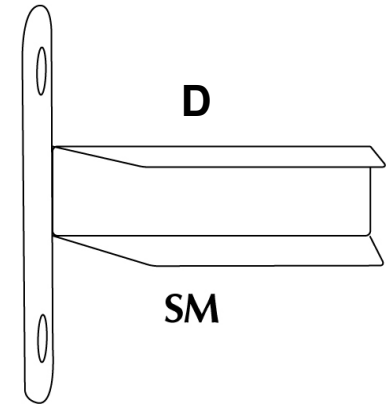

1 ea D (37.5" or 43")

1 ea C

1 ea D

Also see bracket options on next page

B 23

Boise Cascade

BRACKETS

Wood Top Cap (93.5") - simple and easy way to install a wood or composite top cap on a prefabricated metal deck panel

Heavy Duty Bracket - HD
Easily mounted into the top & bottom rails for a secure mounting system on any surface

Mounting Bracket - AL
Easily inserted into top & bottom rails to provide easy 1 bolt mounting system for any surface and allows up and down adjustability

CB
Collar Bracket

CB ADJ
Collar Bracket Adjustable

CBS ADJ
Bracket

Collar Bracket - CB brackets are used for straight runs whereas **CB ADJ** brackets allow for up and down adjustability. **CBS ADJ** allows for left and right adjustability