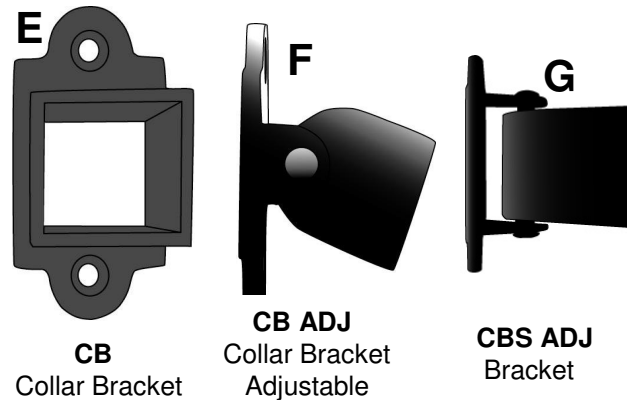

1 ea D (37.5" or 43")

1 ea C

1 ea D

Also see bracket options on next page

B 23

Boise Cascade

BRACKETS

Wood Top Cap (93.5") - simple and easy way to install a wood or composite top cap on a prefabricated metal deck panel

Heavy Duty Bracket - HD
Easily mounted into the top & bottom rails for a secure mounting system on any surface

Mounting Bracket - AL
Easily inserted into top & bottom rails to provide easy 1 bolt mounting system for any surface and allows up and down adjustability

CB
Collar Bracket

CB ADJ
Collar Bracket Adjustable

CBS ADJ
Bracket

Collar Bracket - CB brackets are used for straight runs whereas **CB ADJ** brackets allow for up and down adjustability. **CBS ADJ** allows for left and right adjustability